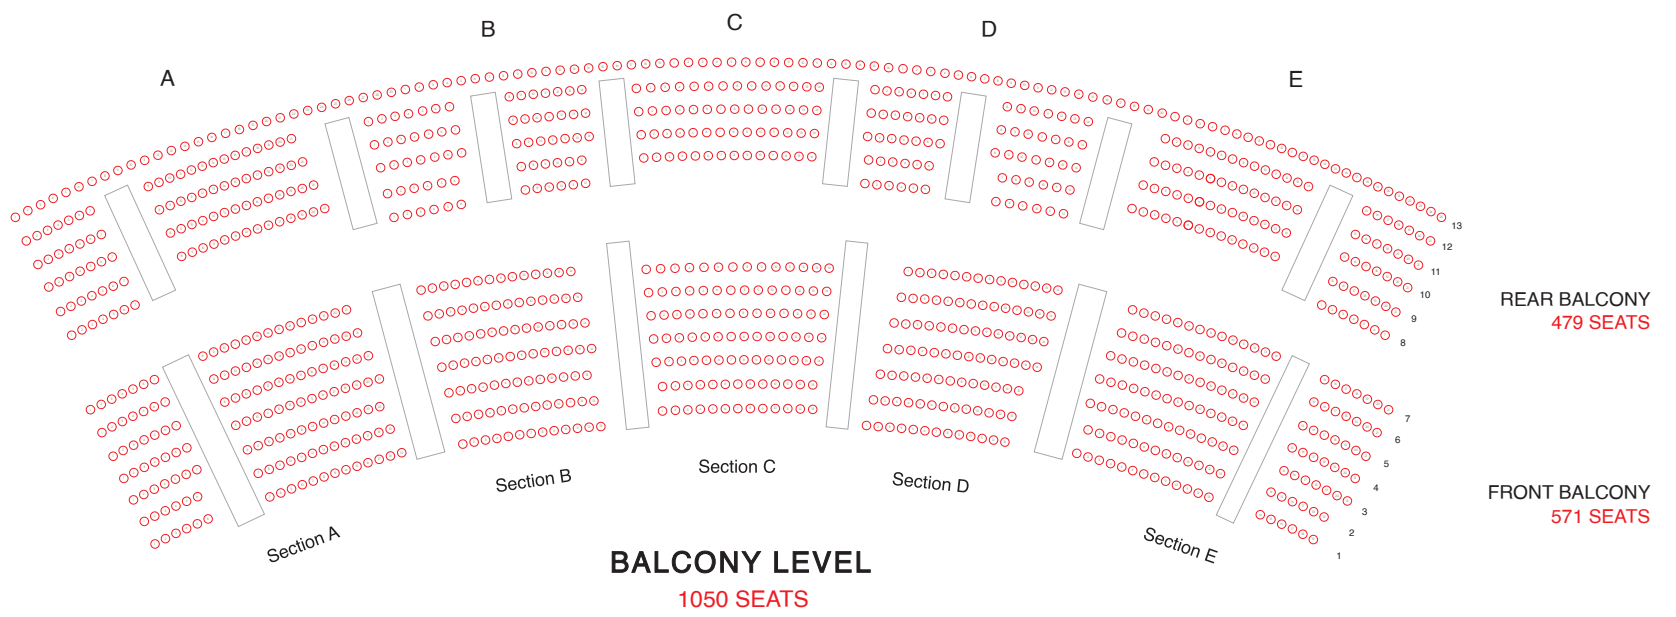

BRADEN AUDITORIUM AT ILLINOIS STATE UNIVERSITY

KEY

- Sound Kill Seats
- ♿ ADA Seats