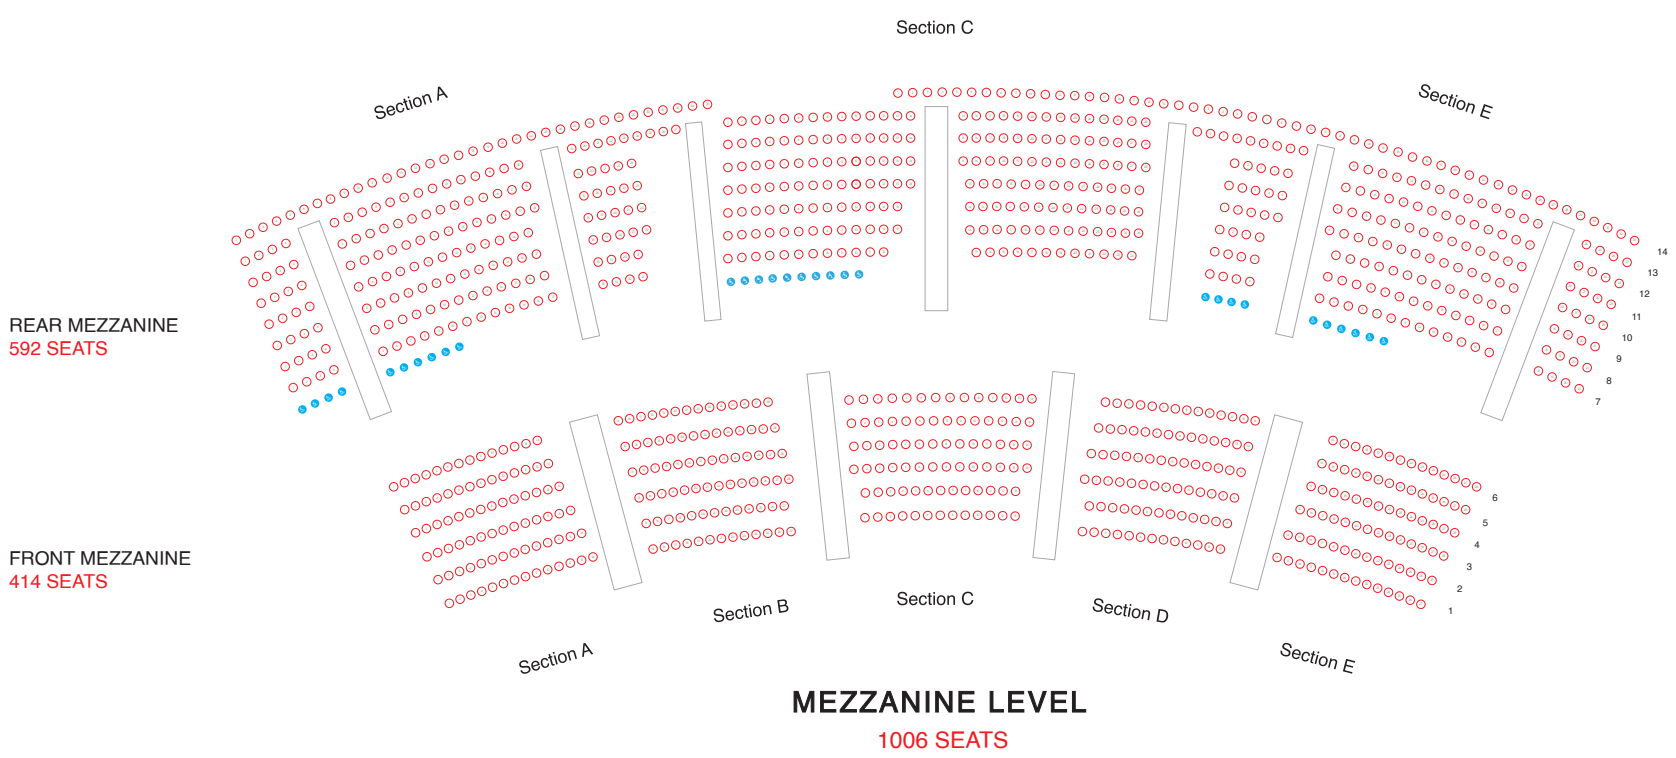

BRADEN AUDITORIUM AT ILLINOIS STATE UNIVERSITY

KEY

- Sound Kill Seats
- ♿ ADA Seats