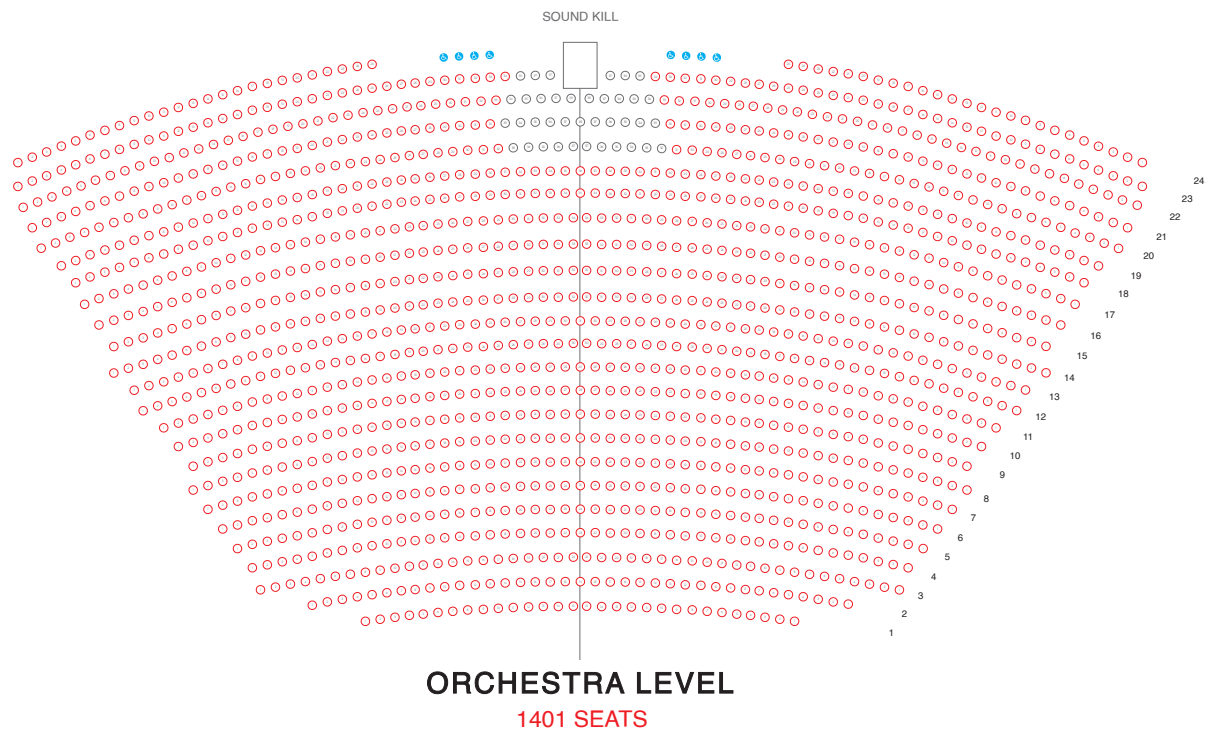

BRADEN AUDITORIUM AT ILLINOIS STATE UNIVERSITY

KEY

- Sound Kill Seats
- ♿ ADA Seats